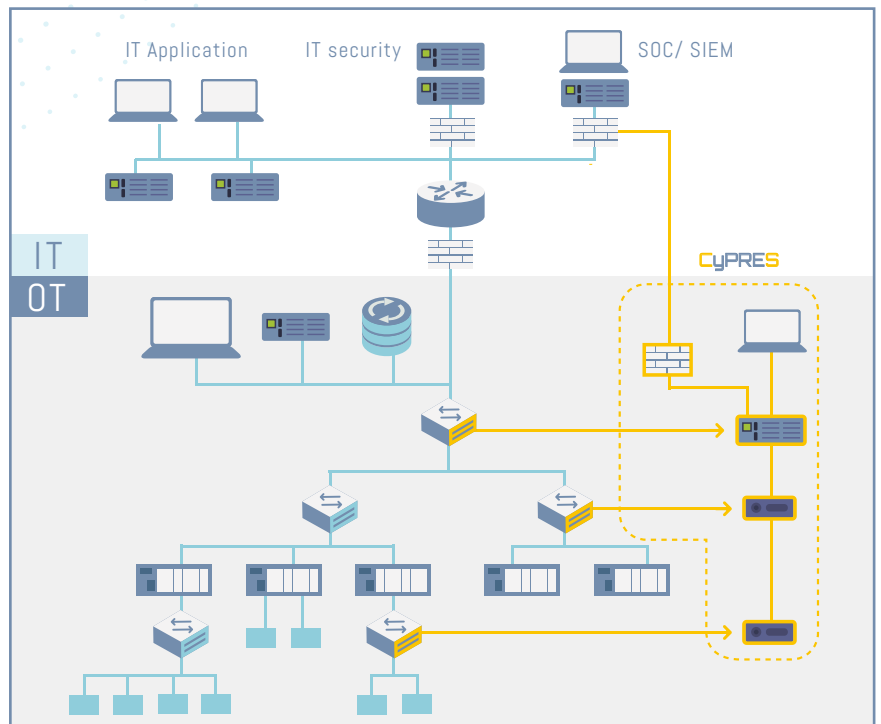

→ DEPLOYMENT EXAMPLE

PRÉSENTATION

CyPRES is a software product deployed on a standard server as well as remote collectors according to the architecture of the OT network.

CyPRES is marketed for rental or sale with an annual operating license and maintenance.